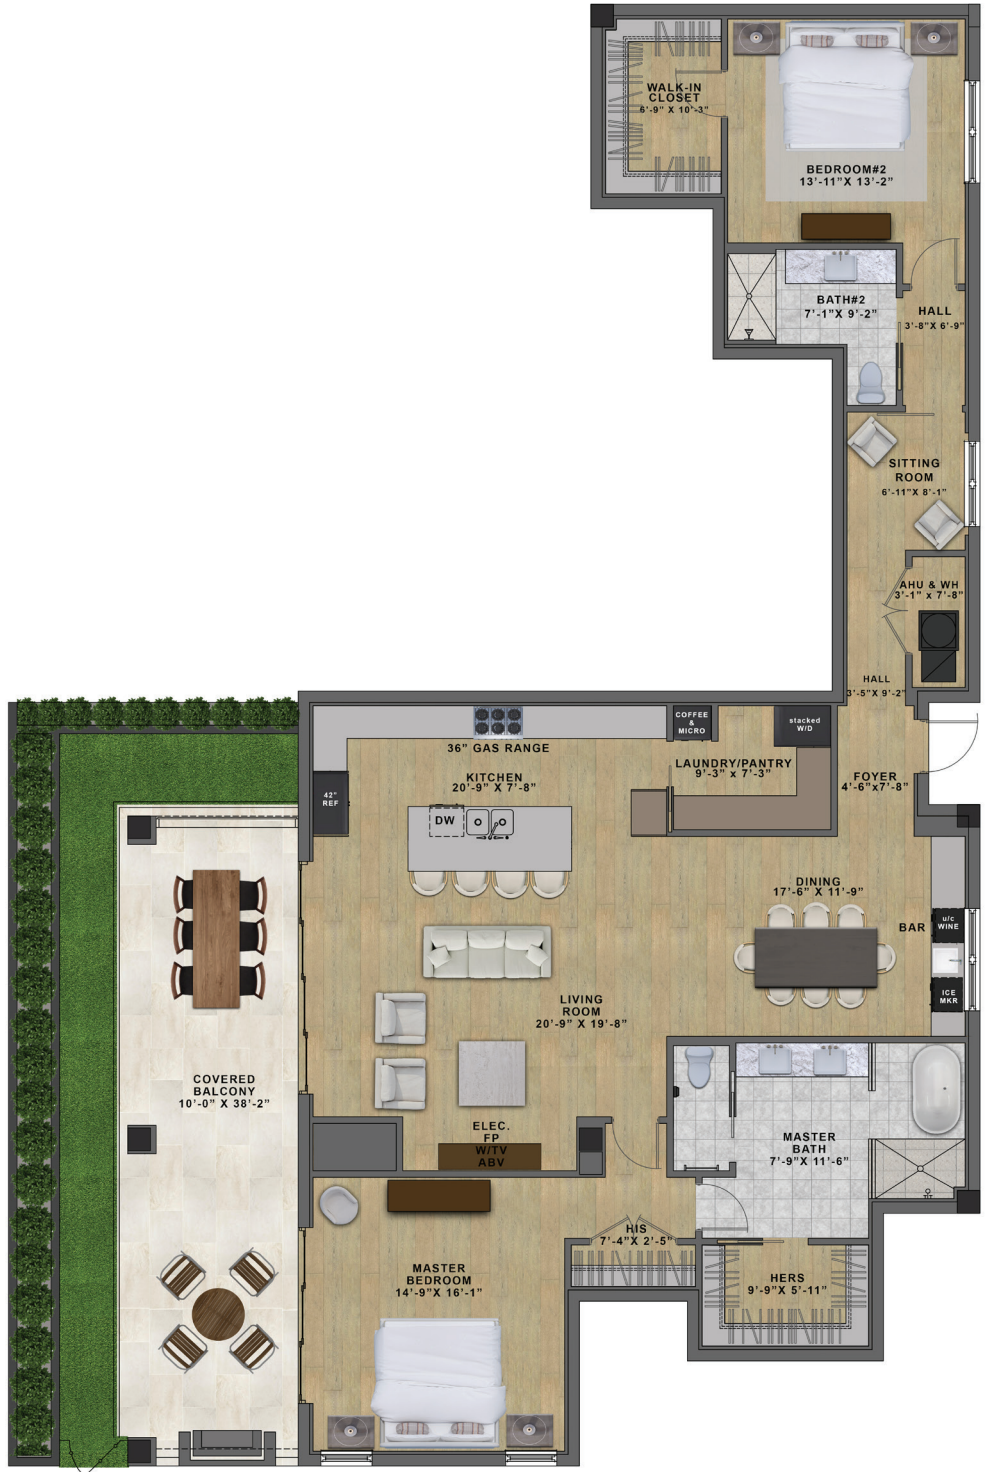

Aria 205 Roofdeck
(Not to Scale)

Under Air	2,131 Sq. Ft.
Covered Balcony	381 Sq. Ft.
Private Roofdeck	672 Sq. Ft.
Total	3,184 Sq. Ft.

Stella Naples: 82 9th Street South | Naples, FL 34102 | StellaNaples.com